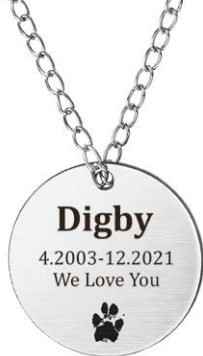

## Add Your Pet's Paw Print

Add a personal touch to your disc or stand with your pet's engraved paw print for an additional cost. This customised option is available for all vessels, space permitting.

Paw print is resized to disc/stand size. Additional cost applies if an ink paw print has not been requested. Extra standalone discs/stands are available for purchase.